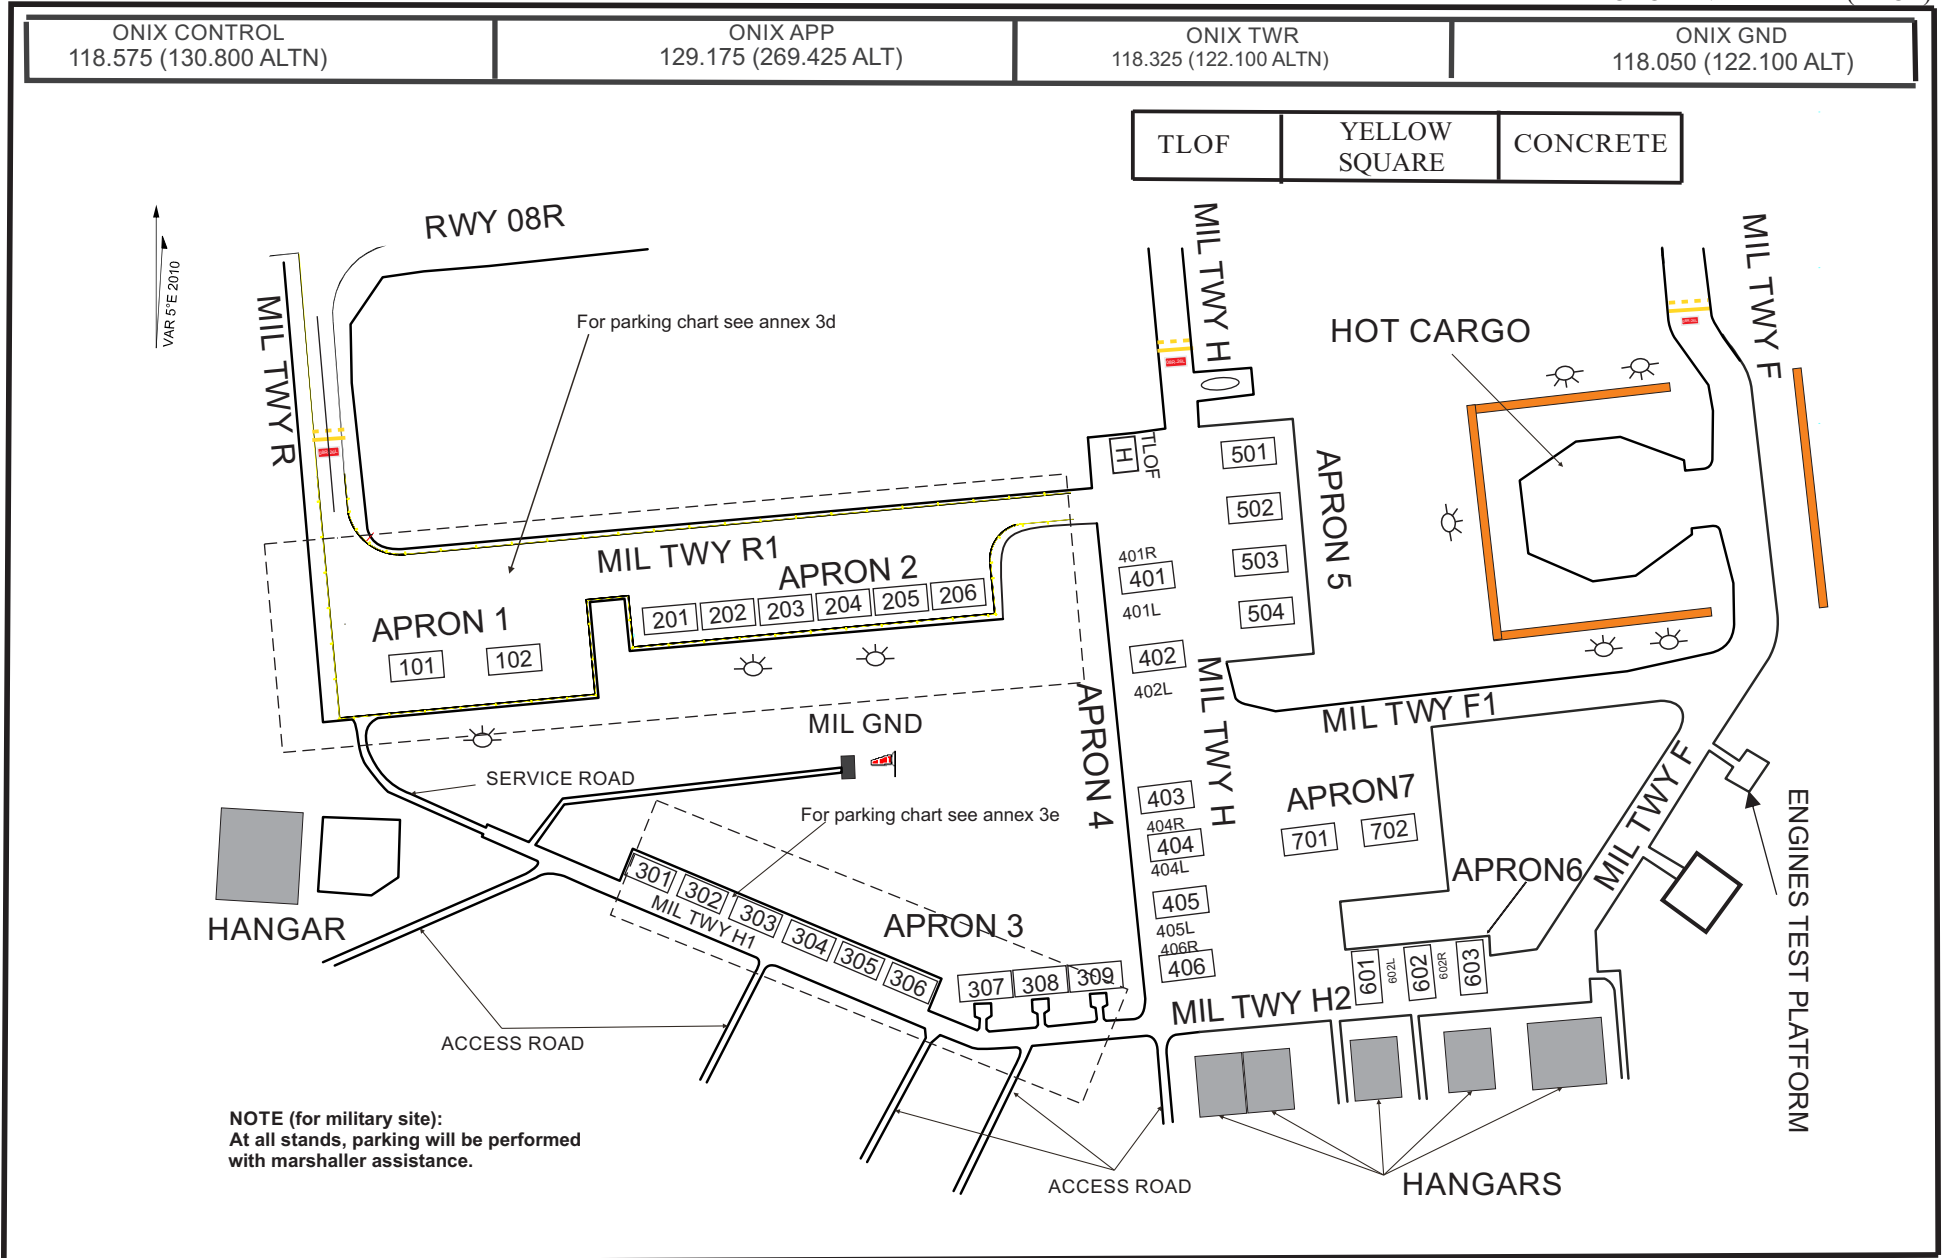

Aerodrome parking chart (general overview- military site)

OTOPENI MILITAR (LROP)

Changes: Chart updated - taxiways, aprons, parking pos.